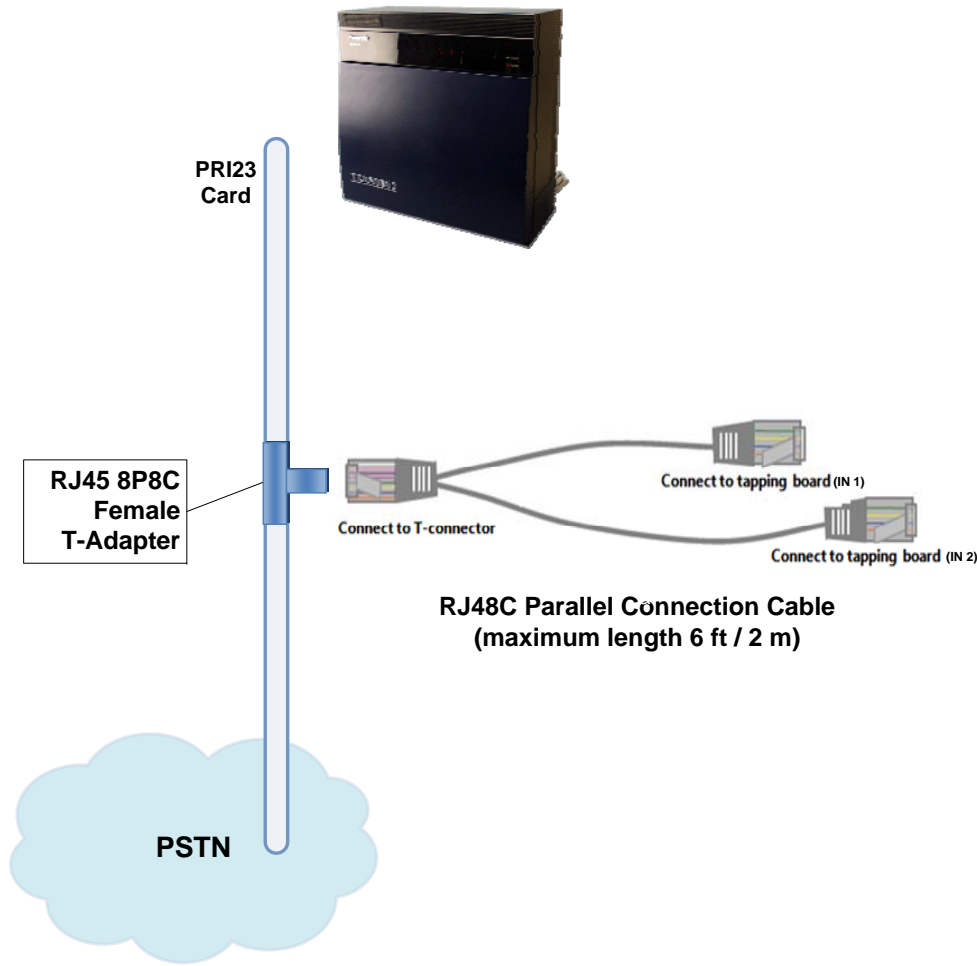

# Polys CCRecord Pro PRI23 Recording Typical Wiring Diagram

**Shipped by Polys:**

- 4U Chassis
- PRI23 Call Recording Board (already installed)
- RJ48 Parallel Connection Cable ( length 3ft / 1m)

**CCSuite Chassis**

**PRI23 Call Recording Board**

IN 1  
IN 2

CF-Bus Slot